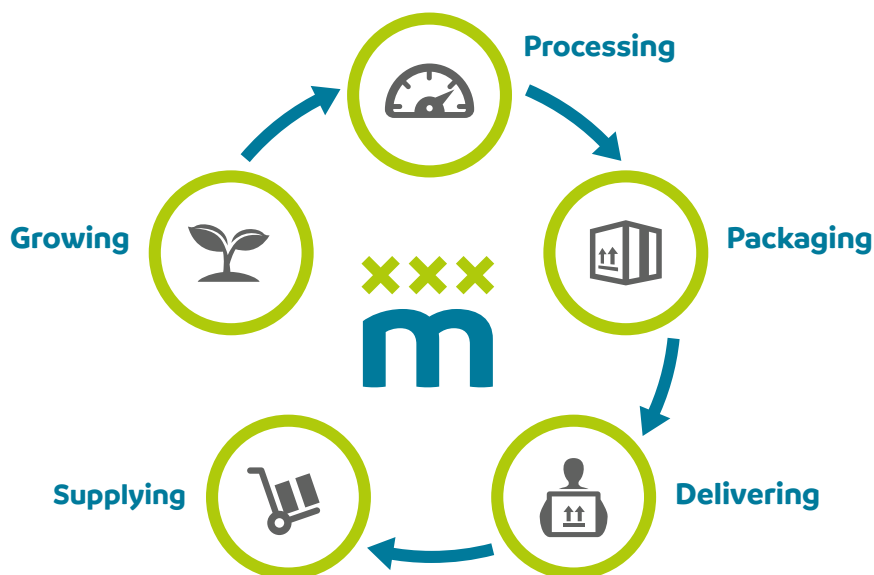

Your eye on the market since 1867

General information

Meelunie was founded in The Netherlands in 1867. Since then we have become a key global supplier in starches, sweeteners and proteins in more than 90 countries. Our brands are internationally recognised as a standard of excellence and reliability. With supply and distribution networks around the world, we are "Your eye on the market".

Our services

- Competitive prices
- Consistent quality & guaranteed supply
- Multiple origins sourcing
- Local support
- Market intelligence advisory
- Multiple logistic solutions
- Custom made financial solutions
- NON-GMO, GMP+ and Organic available

Our products

Starches

- Potato
- Tapioca
- Wheat
- Corn
- Pea

Sweeteners

- Glucose Syrup
- High Maltose Syrup
- Maltodextrin
- Dextrose
- Sorbitol

Proteins

- Potato
- Wheat
- Corn
- Soy
- Pea
- Sunflower
- Rapeseed

Other ingredients

- Potato Flakes
- Potato Granules
- Potato Blends
- Sweet potato meal
- Sugar beet pulp

The information contained in this leaflet is subject to change without notice and it should not be construed as any type of legal obligation.

Contact

Meelunie B.V. - Viñoly Tower, 18th floor, Claude Debussylaan 40, 1082 MD Amsterdam
P.O. Box 10102, 1001 EC Amsterdam, The Netherlands
+31 20 530 6530 | info@meelunie.com | www.meelunie.com