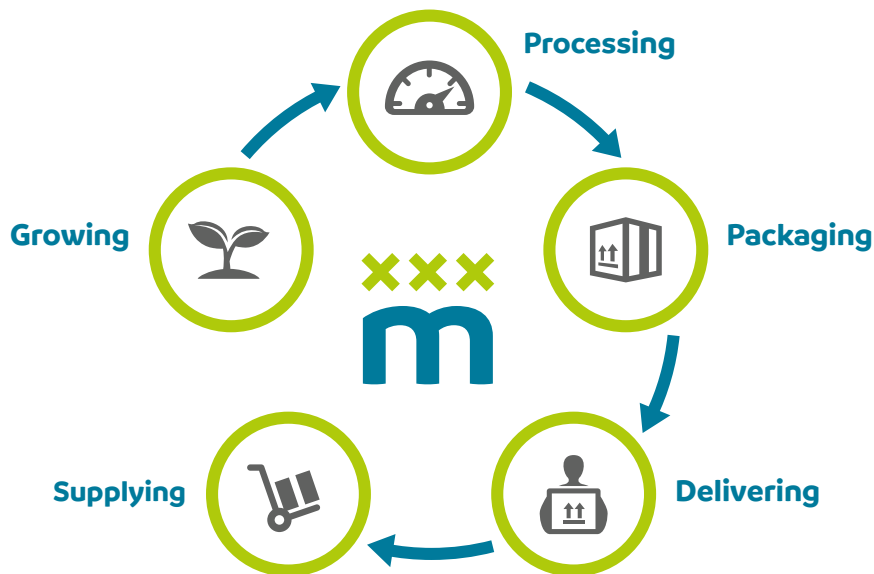

Your eye on the market since 1867

General information

Meelunie was founded in The Netherlands in 1867. Since then we have become a key global supplier in starches, sweeteners and proteins in more than 90 countries. Our brands are internationally recognised as a standard of excellence and reliability. With supply and distribution networks around the world, we are "Your eye on the market".

Our services

- Competitive prices
- Consistent quality & guaranteed supply
- Multiple origins sourcing
- Local support
- Market intelligence advisory
- Multiple logistic solutions
- Custom made financial solutions
- NON-GMO, GMP+ and Organic available

Our products

Starches

- Potato
- Tapioca
- Wheat
- Corn
- Pea

Sweeteners

- Glucose Syrup
- High Maltose Syrup
- Maltodextrin
- Dextrose
- Sorbitol

Proteins

- Potato
- Wheat
- Corn
- Soy
- Pea
- Sunflower
- Rapeseed

Other ingredients

- Potato Flakes
- Potato Granules
- Potato Blends
- Sweet potato meal
- Sugar beet pulp

The information contained in this leaflet is subject to change without notice and it should not be construed as any type of legal obligation.

Contact

Meelunie B.V. - Viñoly Tower, 18th floor, Claude Debussylaan 40, 1082 MD Amsterdam
P.O. Box 10102, 1001 EC Amsterdam, The Netherlands
+31 20 530 6530 | info@meelunie.com | www.meelunie.com